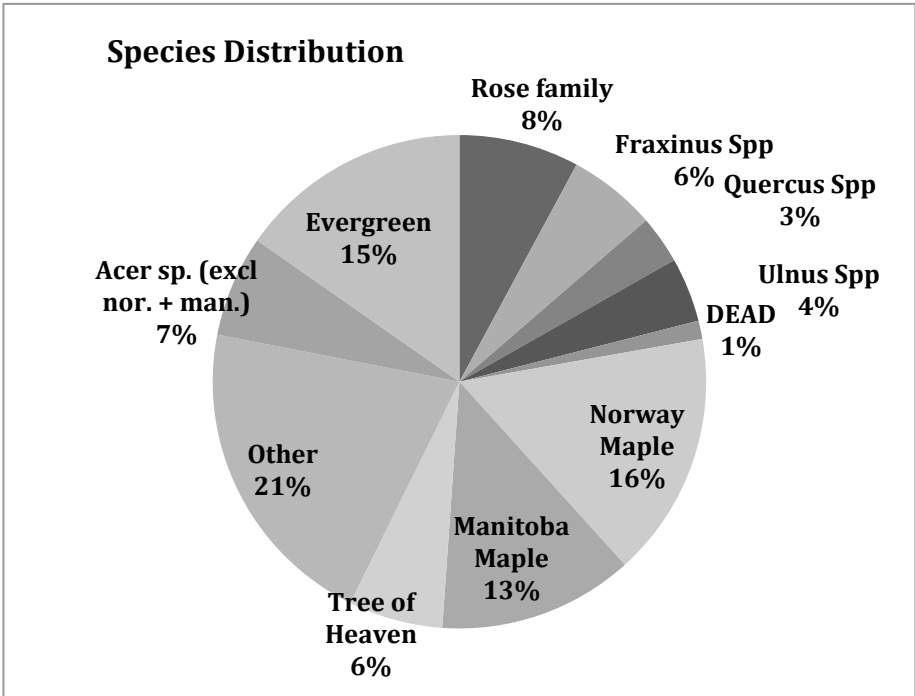

# GreenHere Tree Inventory Summary

- 35% of all inventoried trees are made up of only 3 species: Manitoba maple, Norway maple and Tree of Heaven (all invasive alien species).

Increased planting is not as important as increased care of current trees.

- Only 12% of smaller trees (<20 cm DBH) are showing low to high defoliation. Over 30% of larger trees (>30cm DBH) have low to high defoliation. This suggests that with time that these larger trees will contribute less to overall canopy cover and associated benefits.
- Many of the current trees have conflicts with structures, wires, or sidewalks.