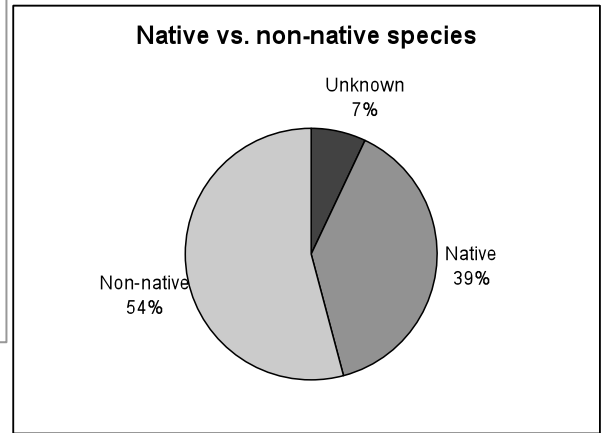

# GreenHere Tree Inventory Summary

- 35% of all inventoried trees are made up of only 3 species: Manitoba maple, Norway maple and Tree of Heaven (all invasive alien species).

Increased planting is not as important as increased care of current trees.

- Only 12% of smaller trees (<20 cm DBH) are showing low to high defoliation. Over 30% of larger trees (>30cm DBH) have low to high defoliation. This suggests that with time that these larger trees will contribute less to overall canopy cover and associated benefits.
- Many of the current trees have conflicts with structures, wires, or sidewalks.