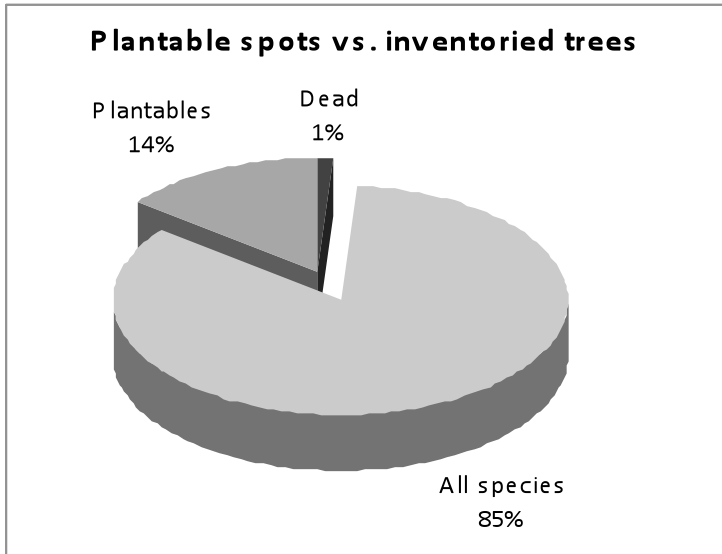

# GreenHere Tree Inventory Summary

- 35% of all inventoried trees are made up of only 3 species: Manitoba maple, Norway maple and Tree of Heaven (all invasive alien species).

Increased planting is not as important as increased care of current trees.

- Only 12% of smaller trees (<20 cm DBH) are showing low to high defoliation. Over 30% of larger trees (>30cm DBH) have low to high defoliation. This suggests that with time that these larger trees will contribute less to overall canopy cover and associated benefits.
- Many of the current trees have conflicts with structures, wires, or sidewalks.