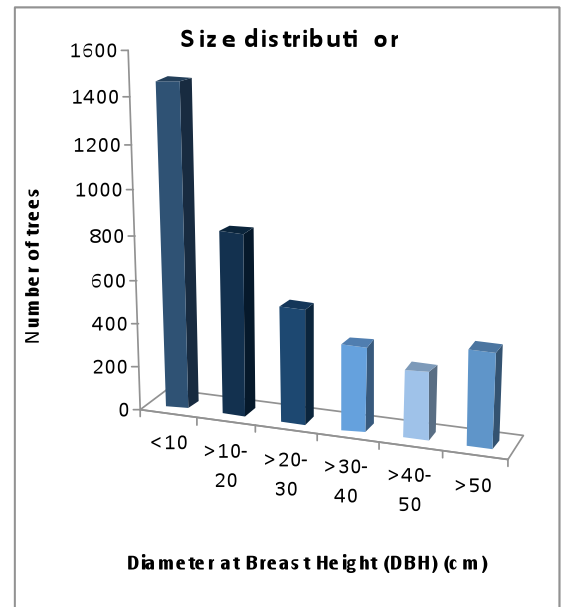

# GreenHere Tree Inventory Summary

- 35% of all inventoried trees are made up of only 3 species: Manitoba maple, Norway maple and Tree of Heaven (all invasive alien species).

Increased planting is not as important as increased care of current trees.

- Only 12% of smaller trees (<20 cm DBH) are showing low to high defoliation. Over 30% of larger trees (>30cm DBH) have low to high defoliation. This suggests that with time that these larger trees will contribute less to overall canopy cover and associated benefits.
- Many of the current trees have conflicts with structures, wires, or sidewalks.